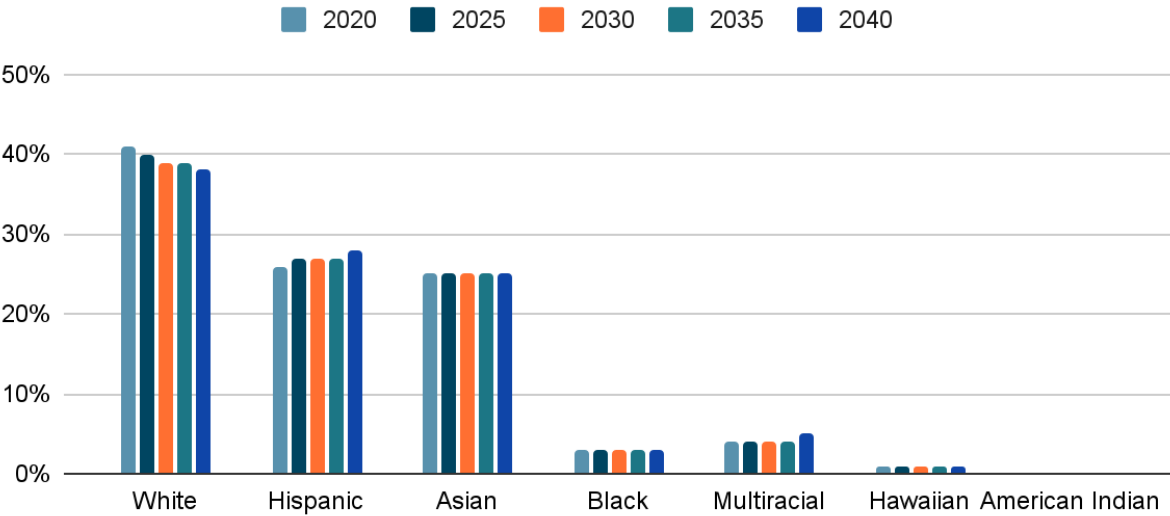

San Mateo County Population Projections by Ethnicity, 2020-2040

Source: State of California, Department of Finance, P-2D State and County Population Projections 2010-2060, <http://>