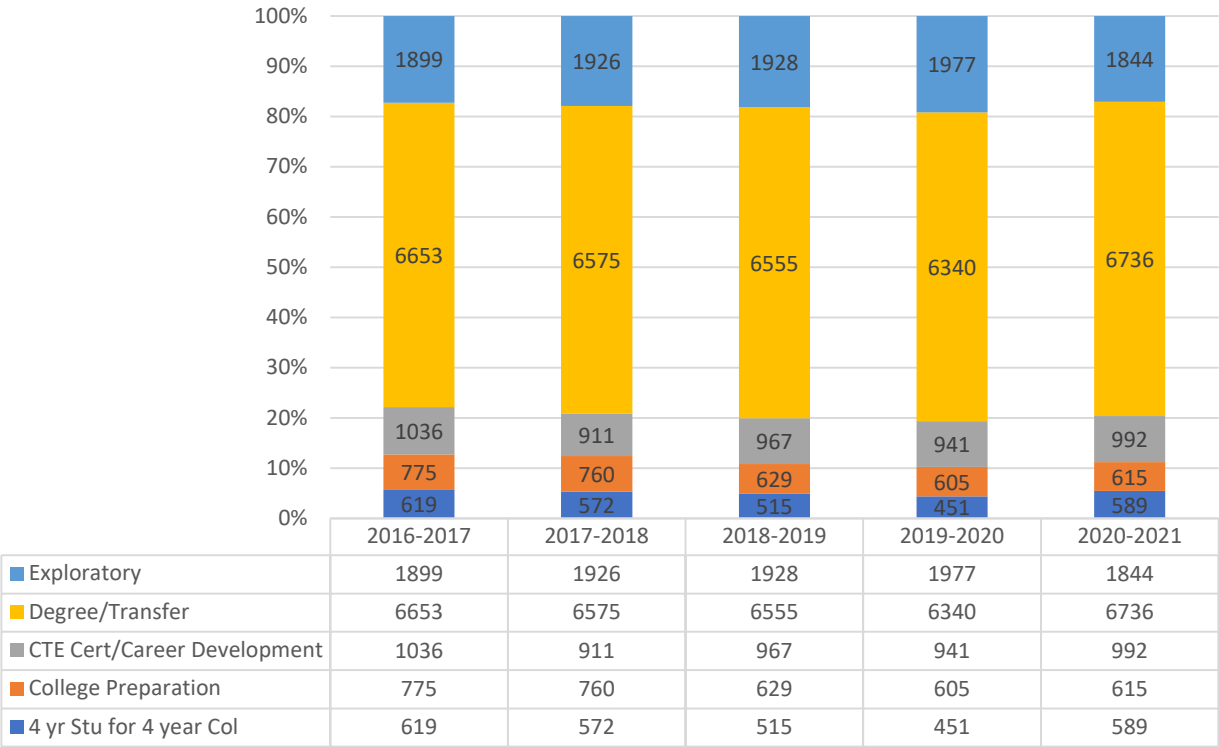

Headcount by Ed Goal

■ 4 yr Stu for 4 year Col
 ■ College Preparation
 ■ CTE Cert/Career Development
 ■ Degree/Transfer
 ■ Exploratory