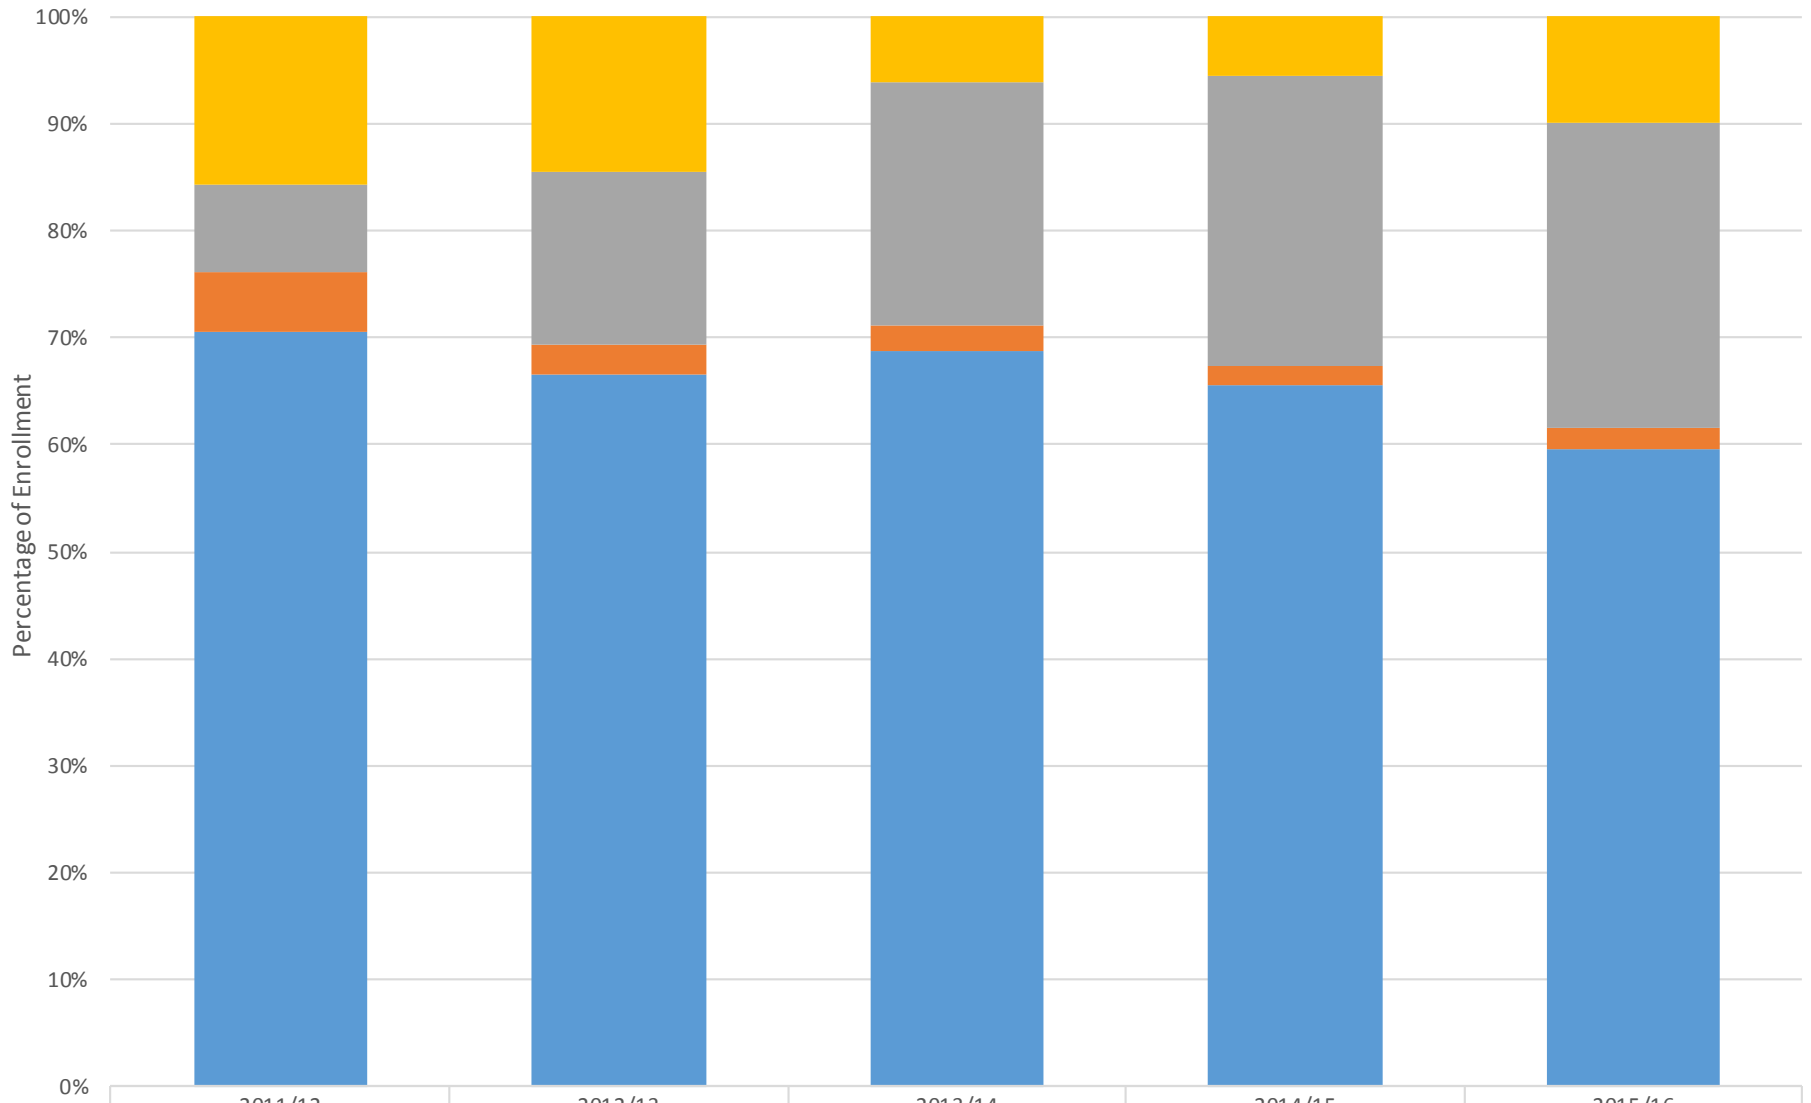

Enrollment Trend by Distance Education Courses

	2011/12	2012/13	2013/14	2014/15	2015/16
Web Assisted	2,271	2,068	831	768	1,438
Online	1,206	2,311	3,139	3,794	4,195
Hybrid	801	408	330	249	283
Not Online	10,277	9,498	9,496	9,173	8,735