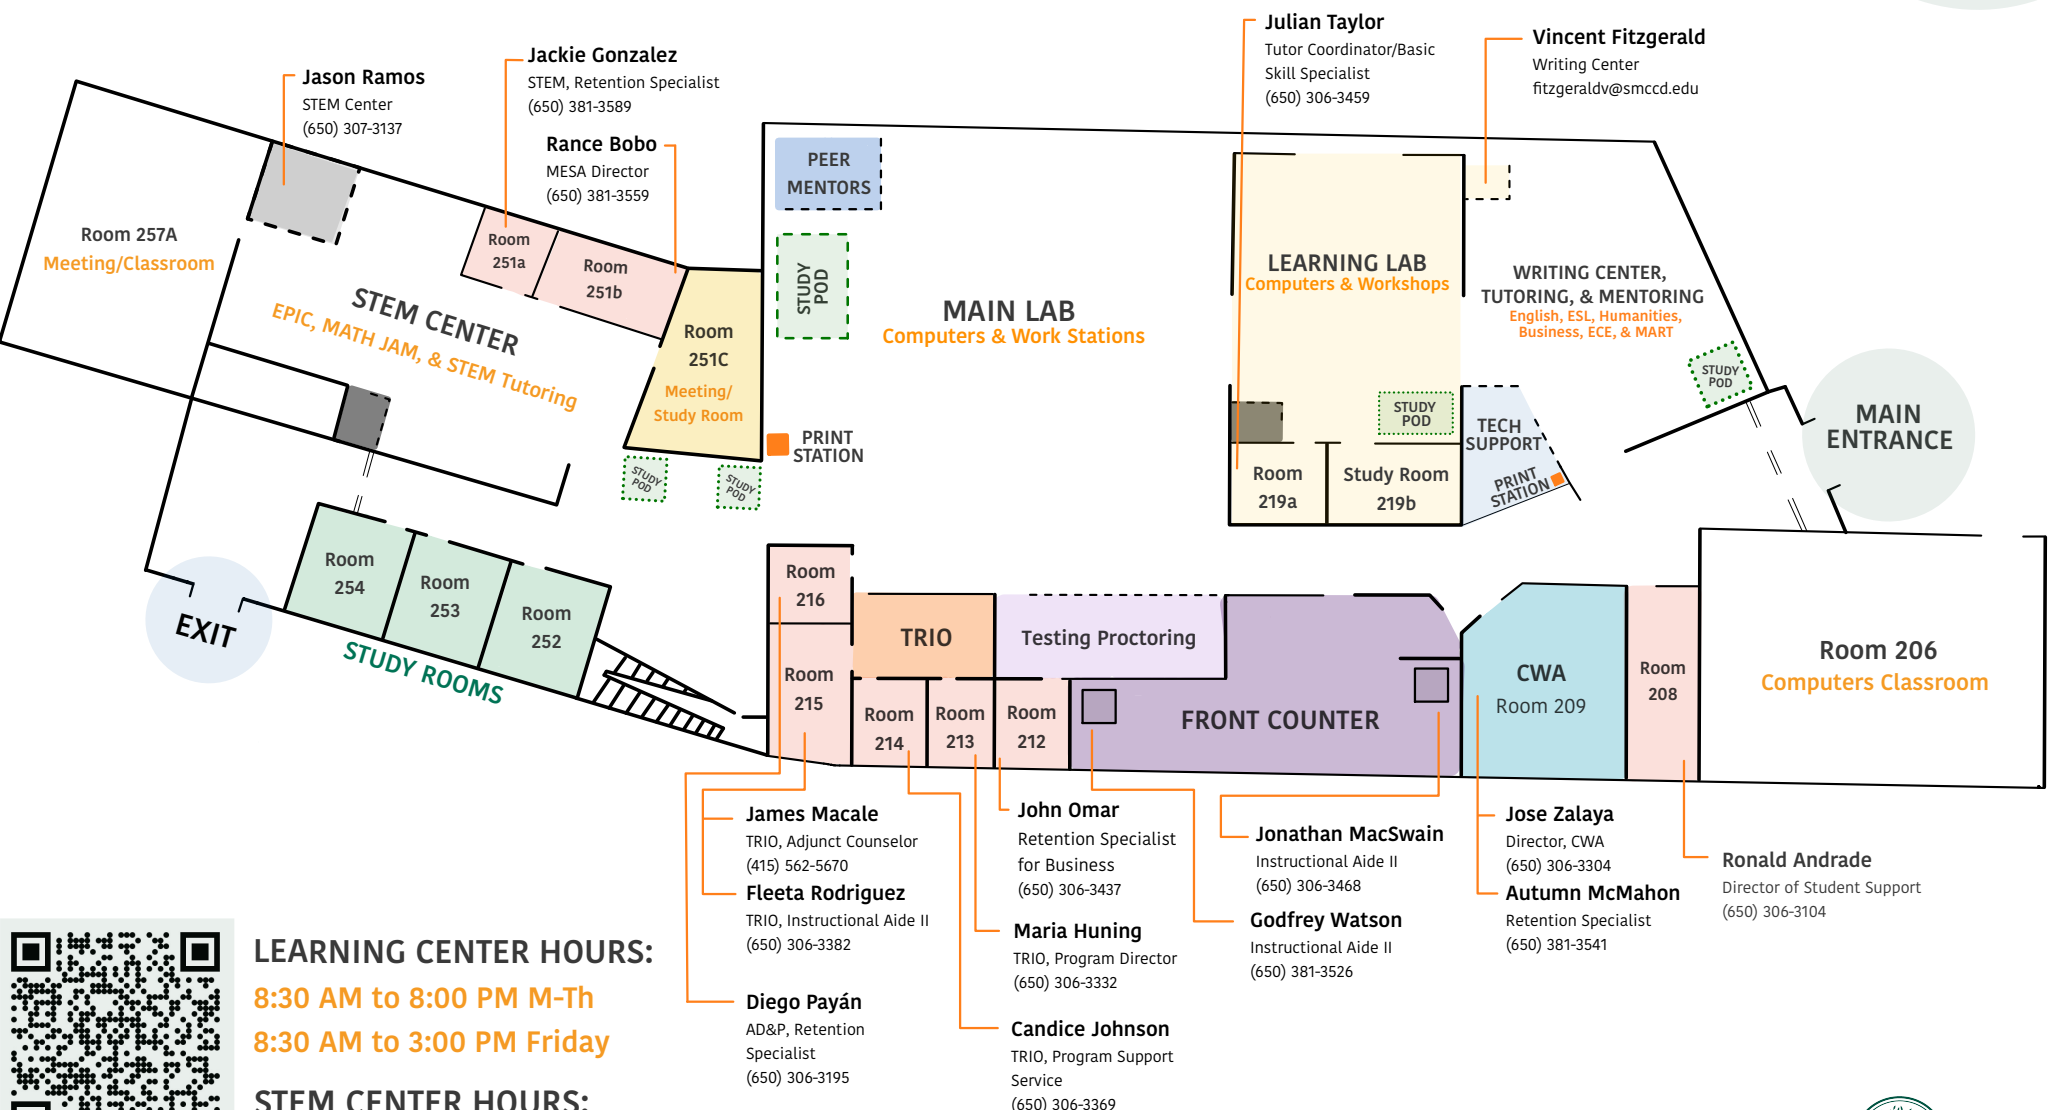

# THE LEARNING CENTER

Building 9, 2nd Floor

## LEARNING CENTER HOURS:

8:30 AM to 8:00 PM M-Th  
8:30 AM to 3:00 PM Friday

## STEM CENTER HOURS:

8:30 AM to 8:00 PM M-Th  
8:30 AM to 3:00 PM Friday

Scan to Book a Study Room